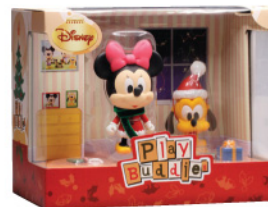

33151 Valentine's Day - Mickey & Minnie

Pcs/Ctn: 24

Box Size: 210x170x130mm

Available

Play
Buddies

3.5" X'MAS SERIES

33149 X'mas - Mickey
Pcs/Ctn: 24
Box Size: 210x170x130mm
Available

33150 X'mas - Minnie
Pcs/Ctn: 24
Box Size: 210x170x130mm
Available

3.5" HALLOWEEN SERIES

33145 Halloween - Mickey
Pcs/Ctn: 24
Box Size: 210x170x130mm
Available

33146 Halloween - Minnie
Pcs/Ctn: 24
Box Size: 210x170x130mm
Available

Play
Buddies

3.5" MID-AUTUMN SERIES

33130 Mid-Autumn Festival - Minnie