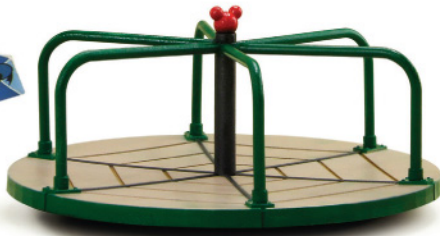

33173 Summer Vacation - Donald
Pcs/Ctn: 24
Box Size: 210x170x130mm
Available

33174 Summer Vacation - Daisy
Pcs/Ctn: 24
Box Size: 210x170x130mm
Available

3.5" PLAYGROUND SERIES

Play Buddies

3.5" PLAYGROUND SERIES

Play
Buddies

33128 Playground - Mickey
Pcs/Ctn: 24
Box Size: 210x170x130mm
Available

0 89195 33128 1

33129 Playground - Minnie
Pcs/Ctn: 24
Box Size: 210x170x130mm
Available

0 89195 33129 8

33142 Playground - Donald
Pcs/Ctn: 24
Box Size: 210x170x130mm
Available

0 89195 33142 7

33143 Playground - Daisy
Pcs/Ctn: 24
Box Size: 210x170x130mm
Available

0 89195 33143 4

3.5" CLASSROOM SERIES

Play Buddies

3.5" CLASSROOM SERIES

Play Buddies

33116 Classroom - Mickey
Pcs/Ctn: 24
Box Size: 210x170x130mm
Available